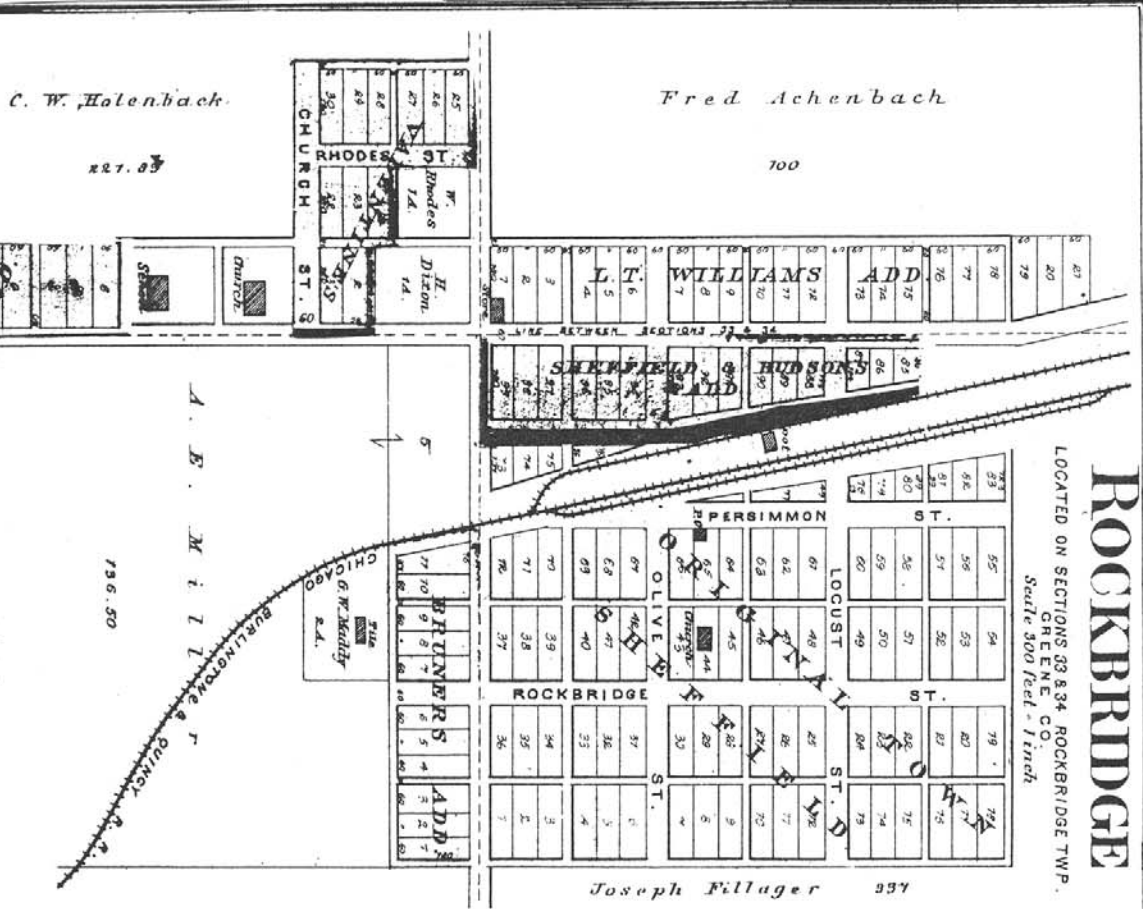

Geo. H. White
45

Samuel Dixon
780 a.

Fred Achenbach
700

C. W. Holenbach
227.83

L.T. WILLIAMS
ADD

ROCKBRIDGE

LOCATED ON SECTIONS 33 & 34 ROCKBRIDGE TWP
GREENE CO.
Scale 300 feet - 1 inch

Joseph Fillager
337