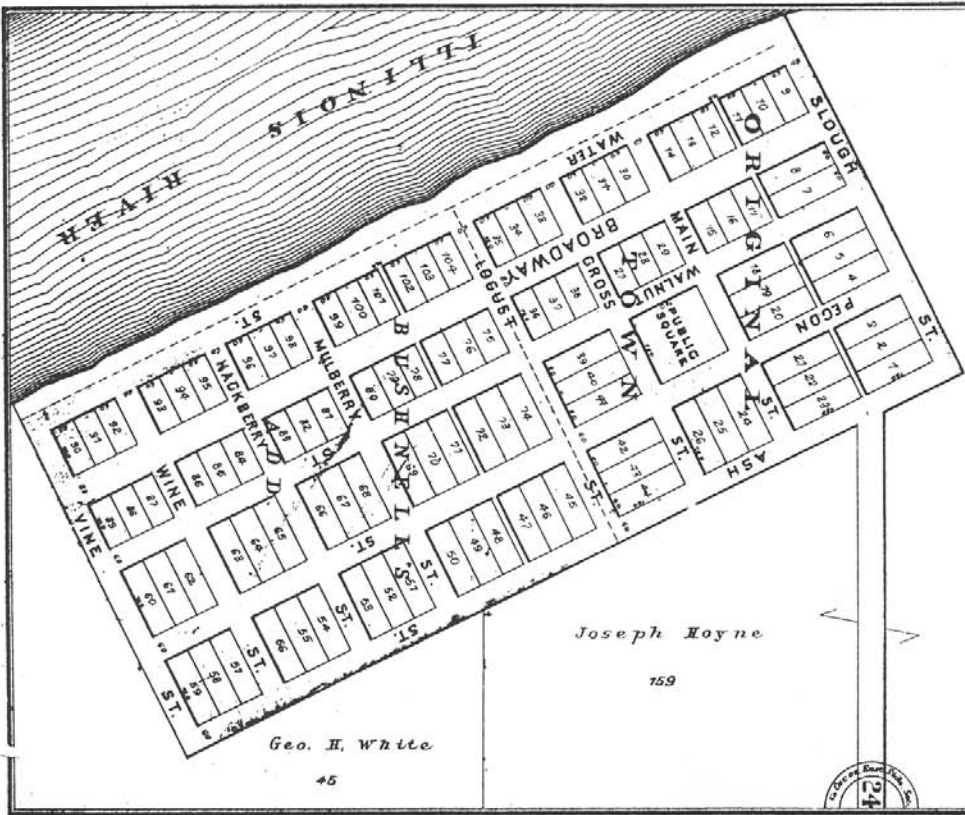

Clement Johnson
82 a.

I. Jayne
44 1/2 a.

LITCHFIELD CARROLLTON & WESTERN R. R.

SECTION 43
10
CORNER

COLUMBIANA

LOCATED ON SEC 28, 12 & 14 W BUFFALO TWP
GREENE CO.
Scale 800 ft. to one Inch.

Joseph Hoyne
159

Geo. H. White
45

Samuel Dixon
780 a.

Fred Achenbach
700

C. W. Holenbach
227.83

L.T. WILLIAMS
ADD

ROCKBRIDGE

LOCATED ON SECTIONS 33 & 34 ROCKBRIDGE TWP
GREENE CO.
Scale 300 feet - 1 inch

Joseph Fillager
337